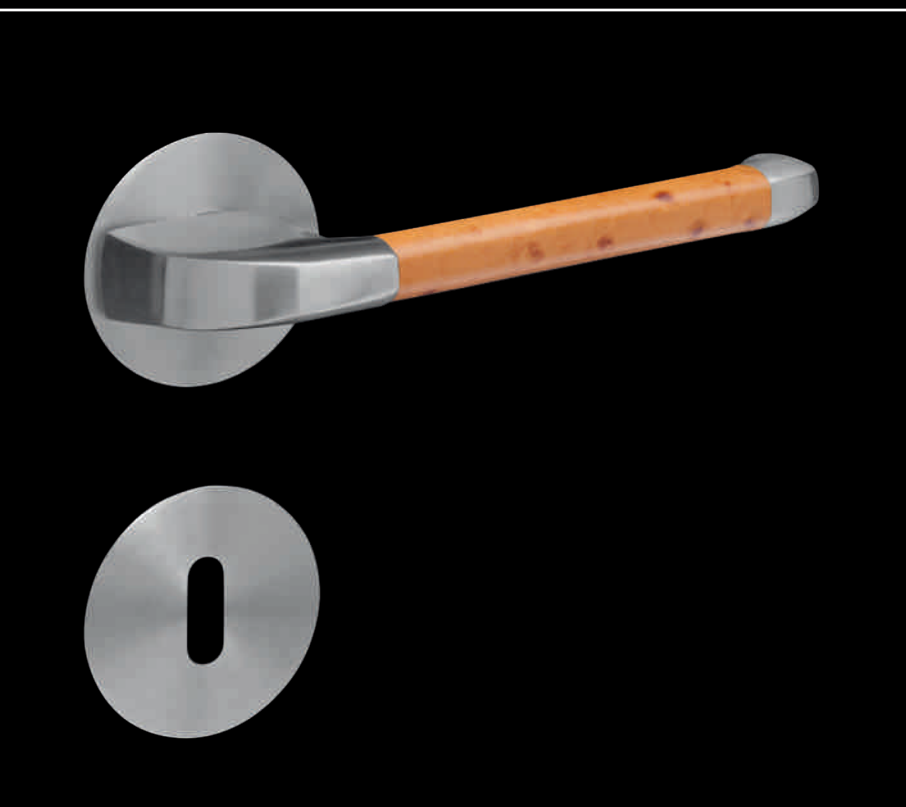

GENUINE
LEATHER

Reference: One Tower Bridge, London

DESIGNS OF STAINLESS STEEL

KARCHER

DESIGN

Kent - EPL 96 LH

Kent - EPL96 LD

Kent – EPL 96 LS

Tower – EPL 86

KARCHER

DESIGN

Madeira – ER45 LH

Madeira – ER45 Q LH

Madeira – ER45 LD

Madeira – ER45 Q LD

Madeira – ER45 LS